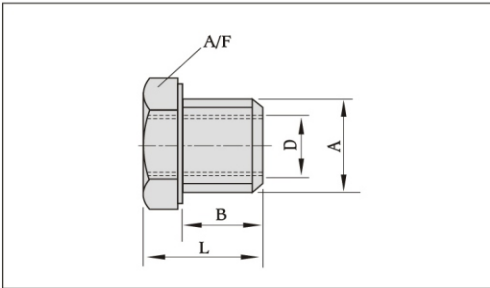

Reducers (R)

Basic Dimensions

Material : Brass / M.S. / Aluminium

Order code No. and type	Connection in inch		Connection in inch		
	Male (A)	Female (D)	B mm	L mm	A/F
R - 1/4 " x 1/8 " BSP	1/4 " BSP	1/8 " BSP	7	12	5/8 "
R - 3/8 " x 1/4 " BSP	3/8 " BSP	1/4 " BSP	11	17.5	3/4 "
R - 3/8 " x 1/8 " BSP	3/8 " BSP	1/8 " BSP	11	17.5	3/4 "
R - 1/2 " x 3/8 " BSP	1/2 " BSP	3/8 " BSP	13	20.0	24MM
R - 1/2 " x 1/4 " BSP	1/2 " BSP	1/4 " BSP	13	20.0	24MM
R - 1/2 " x 1/8 " BSP	1/2 " BSP	1/8 " BSP	13	20.0	24MM
R - 3/4 " x 1/2 " BSP	3/4 " BSP	1/2 " BSP	16	26.0	30MM
R - 3/4 " x 3/8 " BSP	3/4 " BSP	3/8 " BSP	16	26.0	30MM

Plugs (P)

Basic Dimensions

Material : Aluminium / Brass

Order code No. and type	Connection (D)	A/F
P - 1/8 " BSP	1/8 " BSP	1/2 "
P - 1/4 " BSP	1/4 " BSP	5/8 "
P - 3/8 " BSP	3/8 " BSP	3/4 "

Technical changes reserved