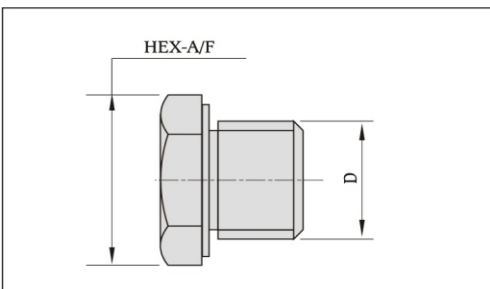

Reducers (R)

Basic Dimensions

Material : Brass / M.S. / Aluminium

Order code No. and type	Connection in inch		Connection in inch		
	Male (A)	Female (D)	B mm	L mm	A/F
R - 1/4 " x 1/8 " BSP	1/4 " BSP	1/8 " BSP	7	12	5/8 "
R - 3/8 " x 1/4 " BSP	3/8 " BSP	1/4 " BSP	11	17.5	3/4 "
R - 3/8 " x 1/8 " BSP	3/8 " BSP	1/8 " BSP	11	17.5	3/4 "
R - 1/2 " x 3/8 " BSP	1/2 " BSP	3/8 " BSP	13	20.0	24MM
R - 1/2 " x 1/4 " BSP	1/2 " BSP	1/4 " BSP	13	20.0	24MM
R - 1/2 " x 1/8 " BSP	1/2 " BSP	1/8 " BSP	13	20.0	24MM
R - 3/4 " x 1/2 " BSP	3/4 " BSP	1/2 " BSP	16	26.0	30MM
R - 3/4 " x 3/8 " BSP	3/4 " BSP	3/8 " BSP	16	26.0	30MM

Plugs (P)

Basic Dimensions

Material : Aluminium / Brass

Order code No. and type	Connection (D)	A/F
P - 1/8 " BSP	1/8 " BSP	1/2 "
P - 1/4 " BSP	1/4 " BSP	5/8 "
P - 3/8 " BSP	3/8 " BSP	3/4 "

Technical changes reserved